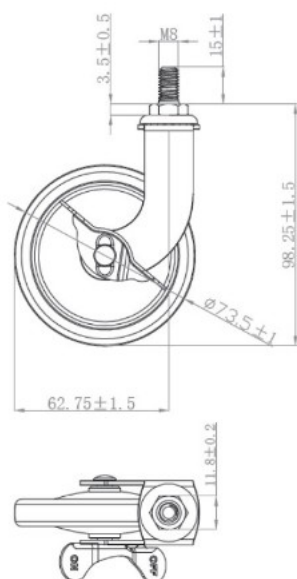

PRODUCT SHEET

Description:

Tea Trolley Castor $\varnothing 73,5\text{mm}$ "Tacitus", Brass Pl, W/Stem M8x15 mm, MH: 98mm, PA Track, Loading Capacity 12kg

Item number:

08.01.116-0

Units	Box	Carton	HS Code	Barcode
Pcs.			8302200090	 5704866520089

SISO A/S

Mileparken 11
DK-2740 Skovlunde
Denmark
VAT: 24786013

Phone +45 45 830 900

www.siso.dk
siso@siso.dk

Danske Bank
Nytorv Branch
Copenhagen
SWIFT: DABADKKK

Account no.
4180 3112 112936
IBAN Account
DK7230003112112936